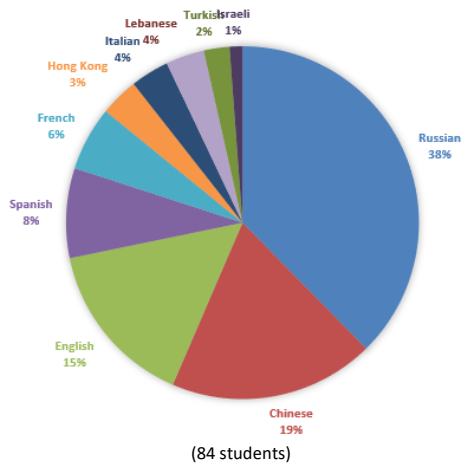

STUDENT NATIONALITY SPLIT - SUMMER 2019