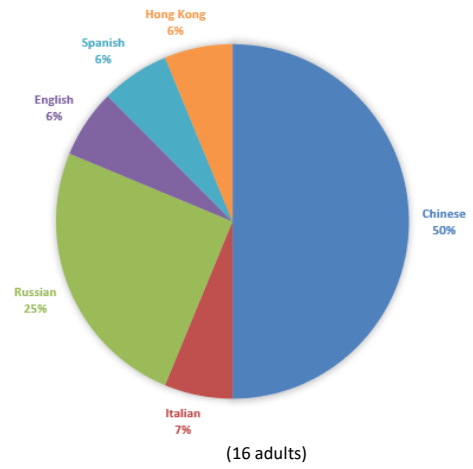

STUDENT NATIONALITY SPLIT - SUMMER 2019

ADULT NATIONALITY SPLIT - SUMMER 2019

For a more detailed list of services that UK2Learn provides, please visit our website or contact us:

Tel: 01483 425500

Mobile: 07787556963